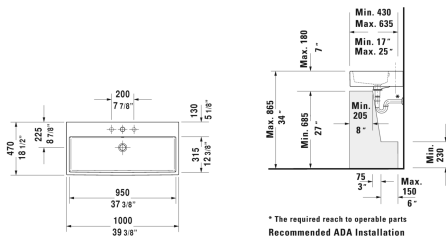

Vero Air Furniture washbasin & # 2350100000 / 2350100030 / 2350100060

< 39 3/8" Inch >

Furniture washbasin	Dimension	Weight	Order number
with faucet deck, underside fully glazed, hardware included, wall-mounted, 39 3/8" Inch			
Colors			
00 White			
Variant			
● with overflow	39 3/8" x 18 1/2" Inch	61.7 lb	2350100000
●●● with overflow	39 3/8" x 18 1/2" Inch	61.7 lb	2350100030
☒ with overflow	39 3/8" x 18 1/2" Inch	61.7 lb	2350100060
Infobox			
When installing ceramics larger than 39 3/8", 2 sets of basin hardware # 6951000000 are required, Washbasin is not ADA compliant in combination with pedestal, siphon cover or metal console			
Sanitary ceramics with the special WonderGliss surface finish will remain clean and attractive-looking for a long time to come. When ordering WonderGliss please add a "1" as eleventh digit to the model number.			
Accessory for ceramics			
Push button drain assembly for washbasins with overflow	2" Inch	0.8 lb	005052
Towel rail square tube 1/2", Chrome, for washbasin # 045410, 235010	37 5/8" Inch	1.5 lb	003039
Design Siphon		3.3 lb	005036
Suitable products			
Metal console height adjustable +2", for washbasin # 045410, 235010,			003067

All drawings contain the necessary measurements which are subject to standard tolerances. They are stated in inch & mm and are non-binding. Exact measurements, in particular for customized installation scenarios, can only be taken from the finished ceramic piece.