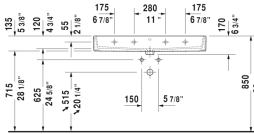

Vero Air Furniture washbasin & # 2350100000 / 2350100030 / 2350100060

< 39 3/8" Inch >

Furniture washbasin	Dimension	Weight	Order number
with faucet deck, underside fully glazed, hardware included, wall-mounted, 39 3/8" Inch			
Colors			
00 White			
Variant			
● with overflow	39 3/8" x 18 1/2" Inch	61.7 lb	2350100000
●●● with overflow	39 3/8" x 18 1/2" Inch	61.7 lb	2350100030
☒ with overflow	39 3/8" x 18 1/2" Inch	61.7 lb	2350100060
Infobox			
When installing ceramics larger than 39 3/8", 2 sets of basin hardware # 6951000000 are required, Washbasin is not ADA compliant in combination with pedestal, siphon cover or metal console			
Sanitary ceramics with the special WonderGliss surface finish will remain clean and attractive-looking for a long time to come. When ordering WonderGliss please add a "1" as eleventh digit to the model number.			
Accessory for ceramics			
Push button drain assembly for washbasins with overflow	2" Inch	0.8 lb	005052
Towel rail square tube 1/2", Chrome, for washbasin # 045410, 235010	37 5/8" Inch	1.5 lb	003039
Design Siphon		3.3 lb	005036
Suitable products			
Metal console height adjustable +2", for washbasin # 045410, 235010,			003067

All drawings contain the necessary measurements which are subject to standard tolerances. They are stated in inch & mm and are non-binding. Exact measurements, in particular for customized installation scenarios, can only be taken from the finished ceramic piece.