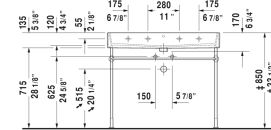

Vero Air Furniture washbasin & # 2350100000 / 2350100030 / 2350100060

< 39 3/8" Inch >

Furniture washbasin	Dimension	Weight	Order number
with faucet deck, underside fully glazed, hardware included, wall-mounted, 39 3/8" Inch			
Colors			
00 White			
Variant			
● with overflow	39 3/8" x 18 1/2" Inch	61.7 lb	2350100000
●●● with overflow	39 3/8" x 18 1/2" Inch	61.7 lb	2350100030
☒ with overflow	39 3/8" x 18 1/2" Inch	61.7 lb	2350100060
Infobox			
When installing ceramics larger than 39 3/8", 2 sets of basin hardware # 6951000000 are required, Washbasin is not ADA compliant in combination with pedestal, siphon cover or metal console			
Sanitary ceramics with the special WonderGliss surface finish will remain clean and attractive-looking for a long time to come. When ordering WonderGliss please add a "1" as eleventh digit to the model number.			
Accessory for ceramics			
Push button drain assembly for washbasins with overflow	2" Inch	0.8 lb	005052
Towel rail square tube 1/2", Chrome, for washbasin # 045410, 235010	37 5/8" Inch	1.5 lb	003039
Design Siphon		3.3 lb	005036
Suitable products			
Metal console height adjustable +2", for washbasin # 045410, 235010,			003067

All drawings contain the necessary measurements which are subject to standard tolerances. They are stated in inch & mm and are non-binding. Exact measurements, in particular for customized installation scenarios, can only be taken from the finished ceramic piece.